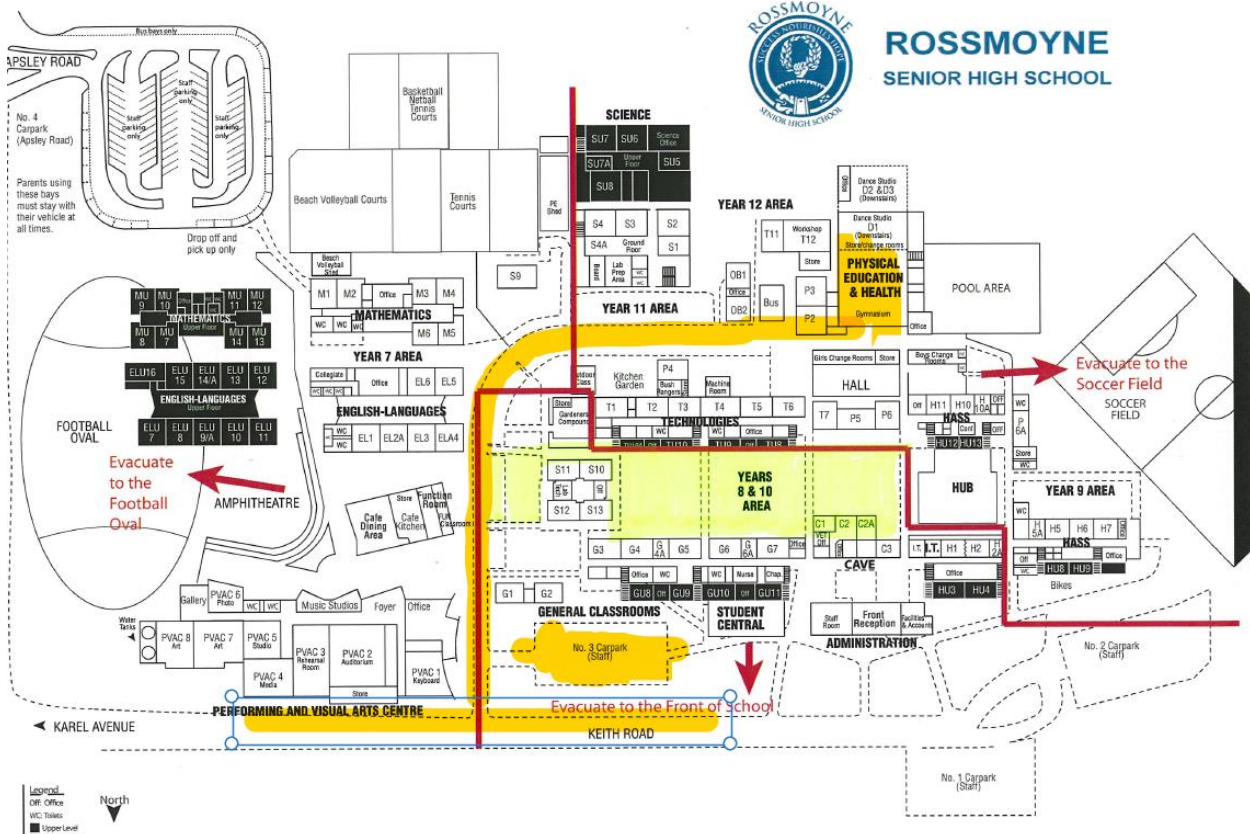

Rossmoyne Senior High School

Keith Rd, Rossmoyne 6148

Park out the front of the school and follow the slip road to the back of the school where the gymnasium is.