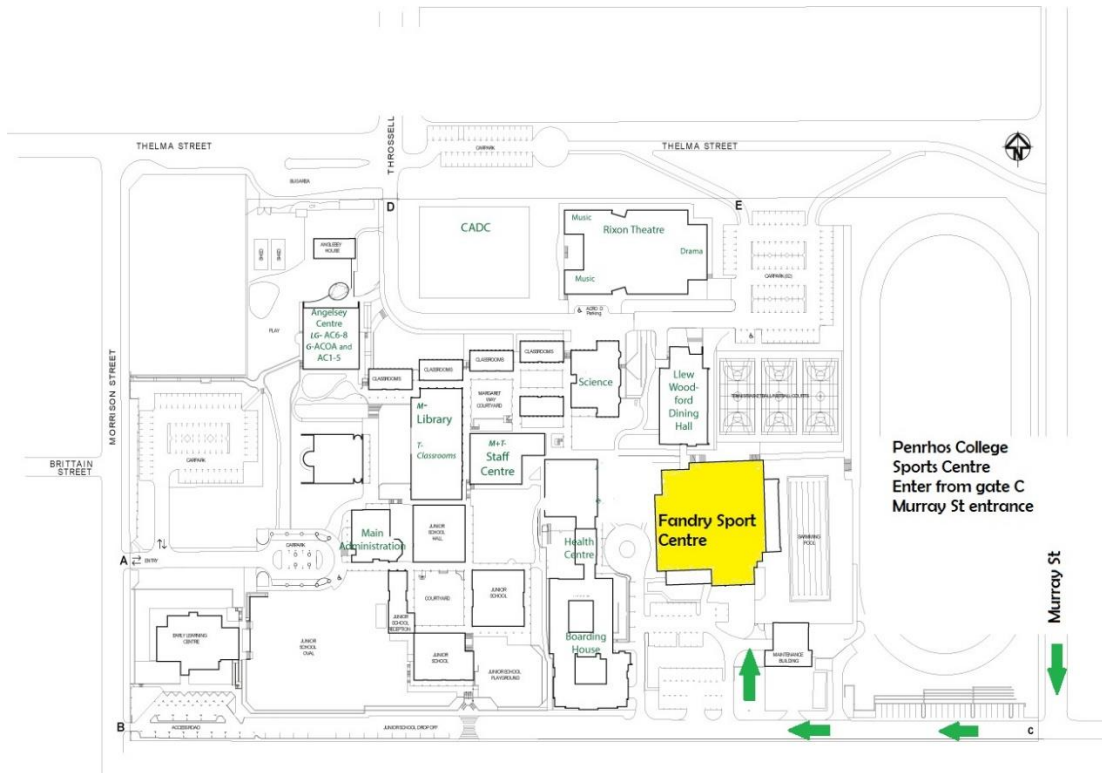

Parking is available outside the sport centre to the south east of the campus off Badgerup Avenue.

Penrhos College

6 Morrison St, Como 6152

Enter through the Murray street entrance with parking to the south of the Sport Centre.