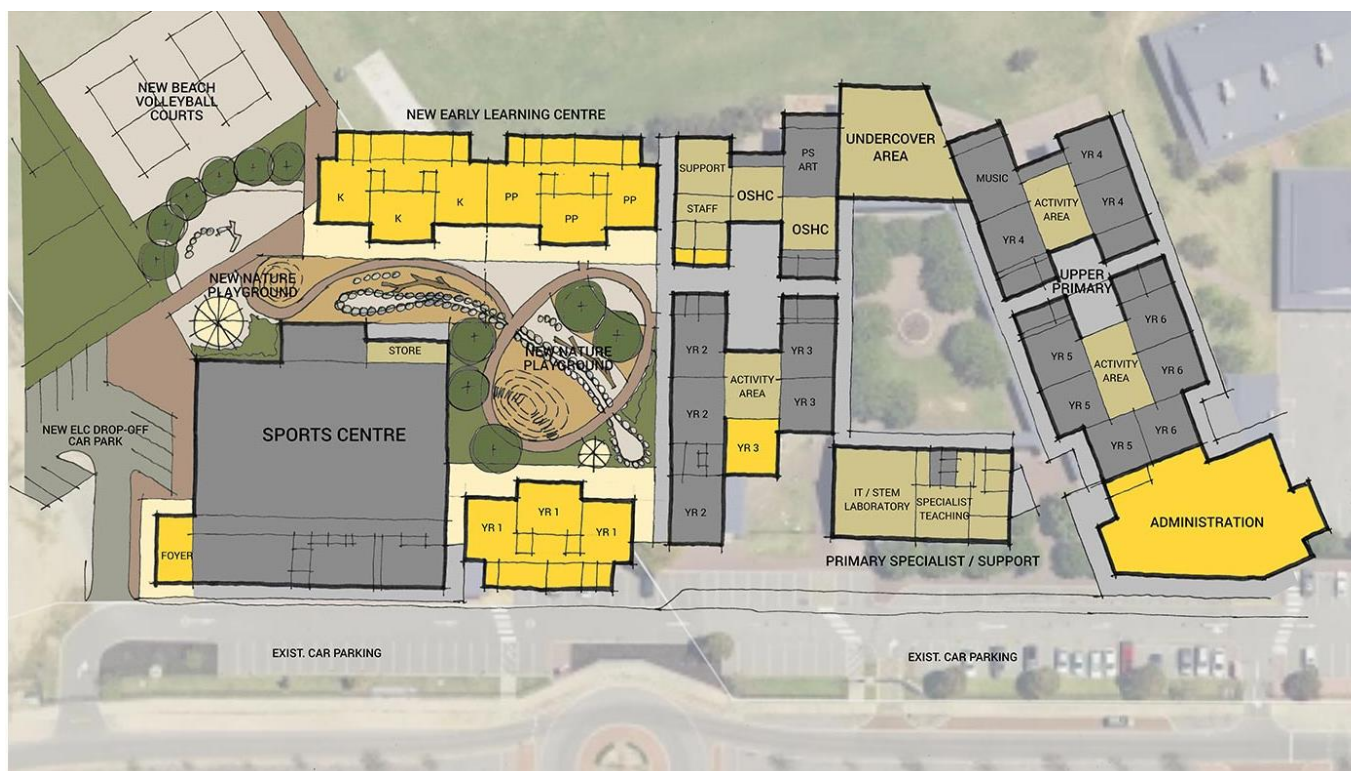

Aquinas College

58 Mount Henry Rd, Salter Point 6152

Enter via the Mount Henry Rd entrance and park in the main carpark. Enter the BR Paull Centre from the entrance on the eastern side.

Curtin Stadium

Curtin University, Kent St, Bentley 6102

Building 111, Parking available in PB1

Kingsway Indoor Stadium

130 Kingsway, Madeley 6065

Parking available off Kingsway. Enter through the North entrance.

Mandurah Baptist College

Catalina Dr, Lakelands 6180

Parking is available outside the sport centre to the south east of the campus off Badgerup Avenue.

Penrhos College

6 Morrison St, Como 6152

Enter through the Murray street entrance with parking to the south of the Sport Centre.