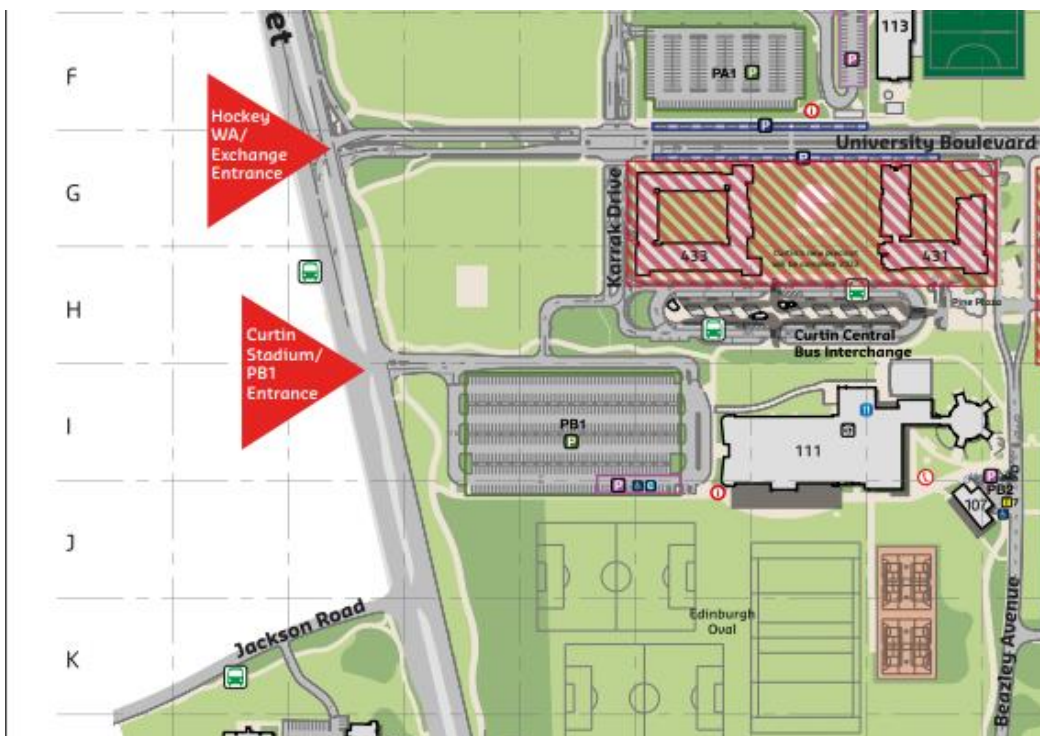

Aquinas College

58 Mount Henry Rd, Salter Point 6152

Enter via the Mount Henry Rd entrance and park in the main carpark. Enter the BR Paull Centre from the entrance on the eastern side.

Curtin Stadium

Curtin University, Kent St, Bentley 6102

Building 111, Parking available in PB1

Kingsway Indoor Stadium

130 Kingsway, Madeley 6065

Parking available off Kingsway. Enter through the North entrance.

Mandurah Baptist College

Catalina Dr, Lakelands 6180

Parking is available outside the sport centre to the south east of the campus off Badgerup Avenue.

Penrhos College

6 Morrison St, Como 6152

Enter through the Murray street entrance with parking to the south of the Sport Centre.

Enter through the South gate and process to the rear of the school via the slip road to the Herne Hall (building 12) parking.

The Rise

28 Eighth Ave, Maylands 6051

Parking available to the south east of the centre and enter through the south east entrance.